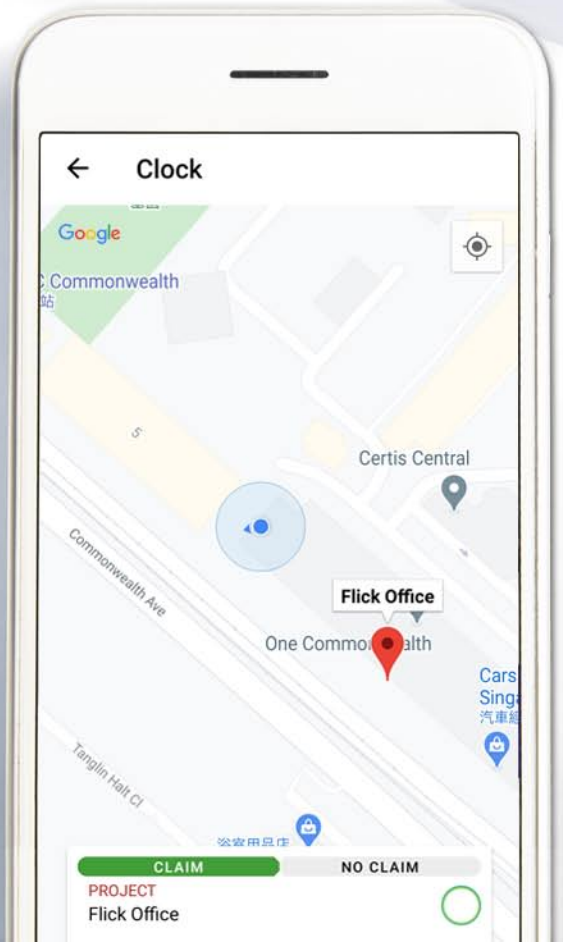

# FLICKMOBILE

A simple and cost-effective solution to resolve clocking for mobile employees

- ✔ Class1 Facial AI engine
- ✔ Real-Time Projects and Employee list synchronization
- ✔ Accurate GPS capturing
- ✔ Sync photo / GPS to timesheet
- ✔ Self Clock-In or Supervisor mode
- ✔ Online / Offline mode
- ✔ Activate app by QR code
- ✔ Broadcast message
- ✔ Create new project on mobile
- ✔ Tracks clocking history
- ✔ Able to remember last clock project
- ✔ Support claims

PROJECT SITE D  
Cover designed by Freepik

FOR ENQUIRY  
**+65 9233 1961**

Scan and get the app now